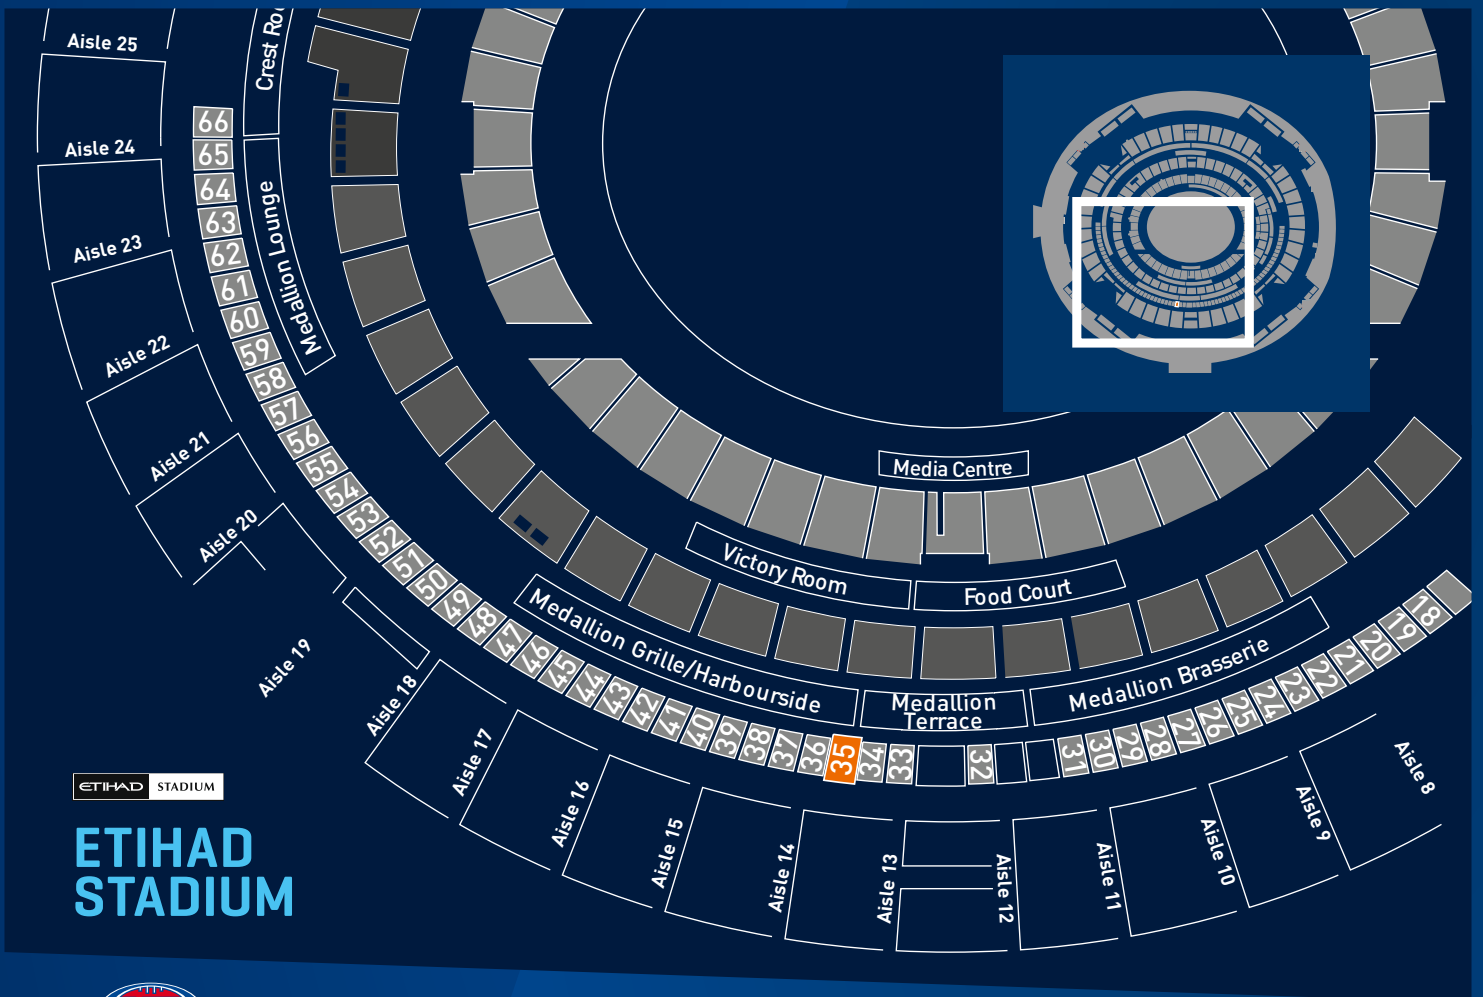

TO SECURE YOUR PLACE CONTACT

Daniel Elphick

☎ 03 9643 1787

✉ Daniel.Elphick@afl.com.au

Courtney Rodgers

☎ 03 9643 1857

✉ Courtney.Rodgers@afl.com.au