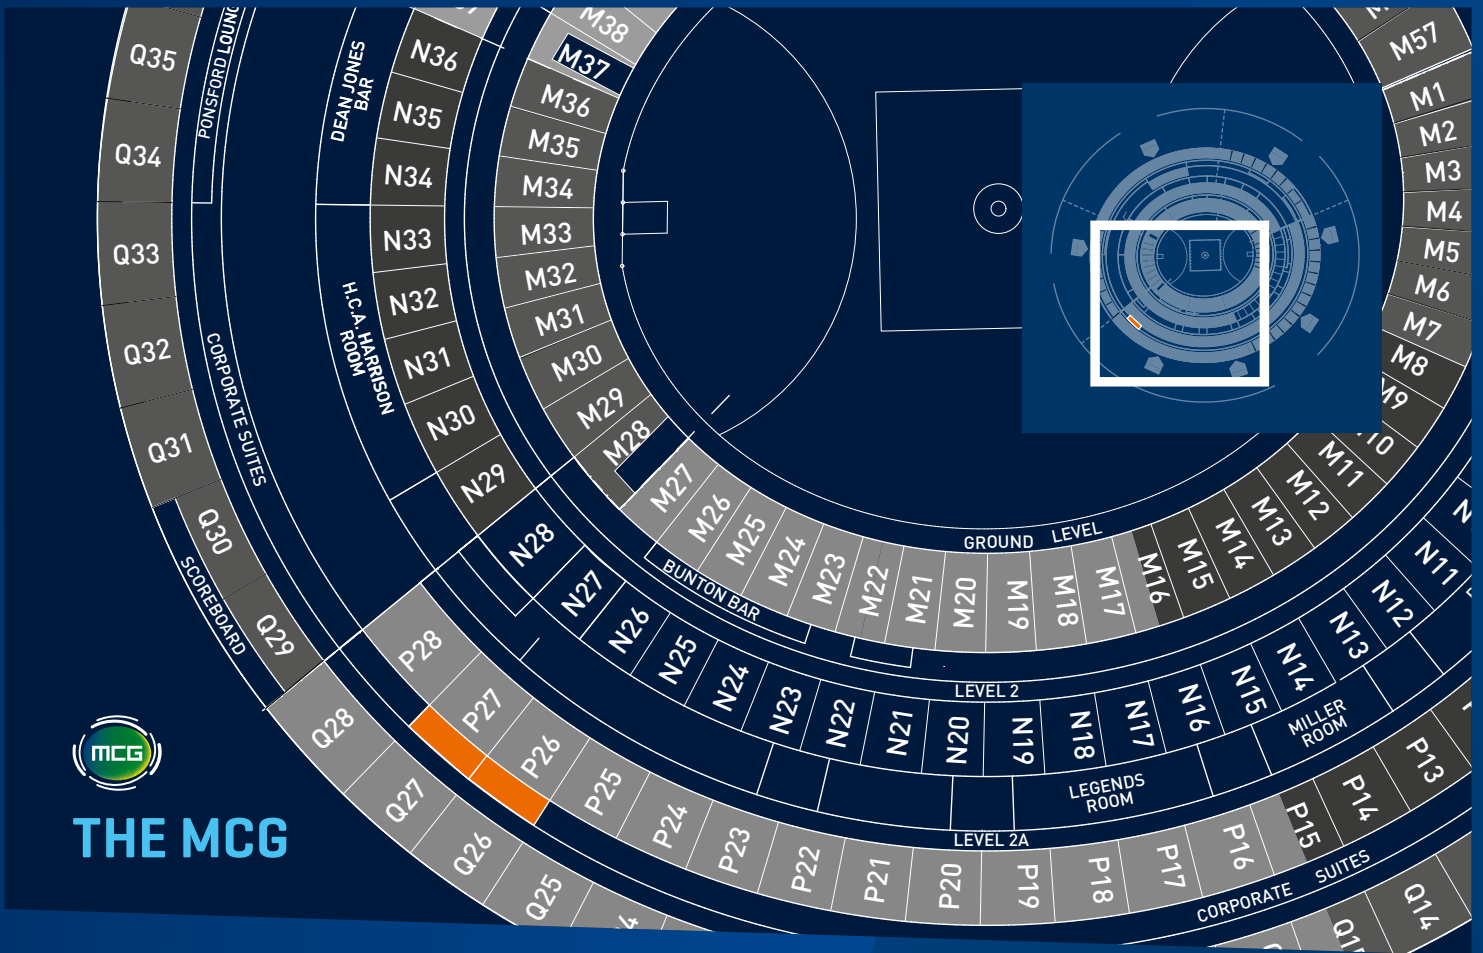

AFL CORPORATE SUITES MCG & ETIHAD STADIUM

Holding 16 people in comfort at both the MCG and Etihad Stadium, the Corporate Suite allows you to enjoy uninterrupted views of all the on-field action while enjoying the finest food and beverages throughout your match day. Located in premium viewing positions at the MCG and Etihad Stadium, our Corporate Suites are the perfect way to entertain clients in your own exclusive and premium environment.

In addition to the 2017 Toyota AFL Premiership Season, our Corporate Suites are available for cricket matches, concert events, and soccer matches over the 2016/2017 summer months.

VENUE

MCG, Melbourne
Etihad Stadium, Melbourne

PRICING

AFL Matches: \$8,320 inc GST
KFC T20 Big Bash Matches: \$315 inc GST per person
Hyundai A-League Matches: \$315 inc GST per person

THE CORPORATE SUITE PACKAGE INCLUSIONS AND BENEFITS

- » 16 stadium entry tickets
- » Two VIP car parking spots under the stadium
- » Canapés on arrival
- » Superb three-course meal served from the buffet
- » Continuous service of premium beverages
- » Private steward service
- » Afternoon tea [or supper for night games] served at half-time
- » Complimentary *AFL Records*
- » Closed-circuit television and private amenities